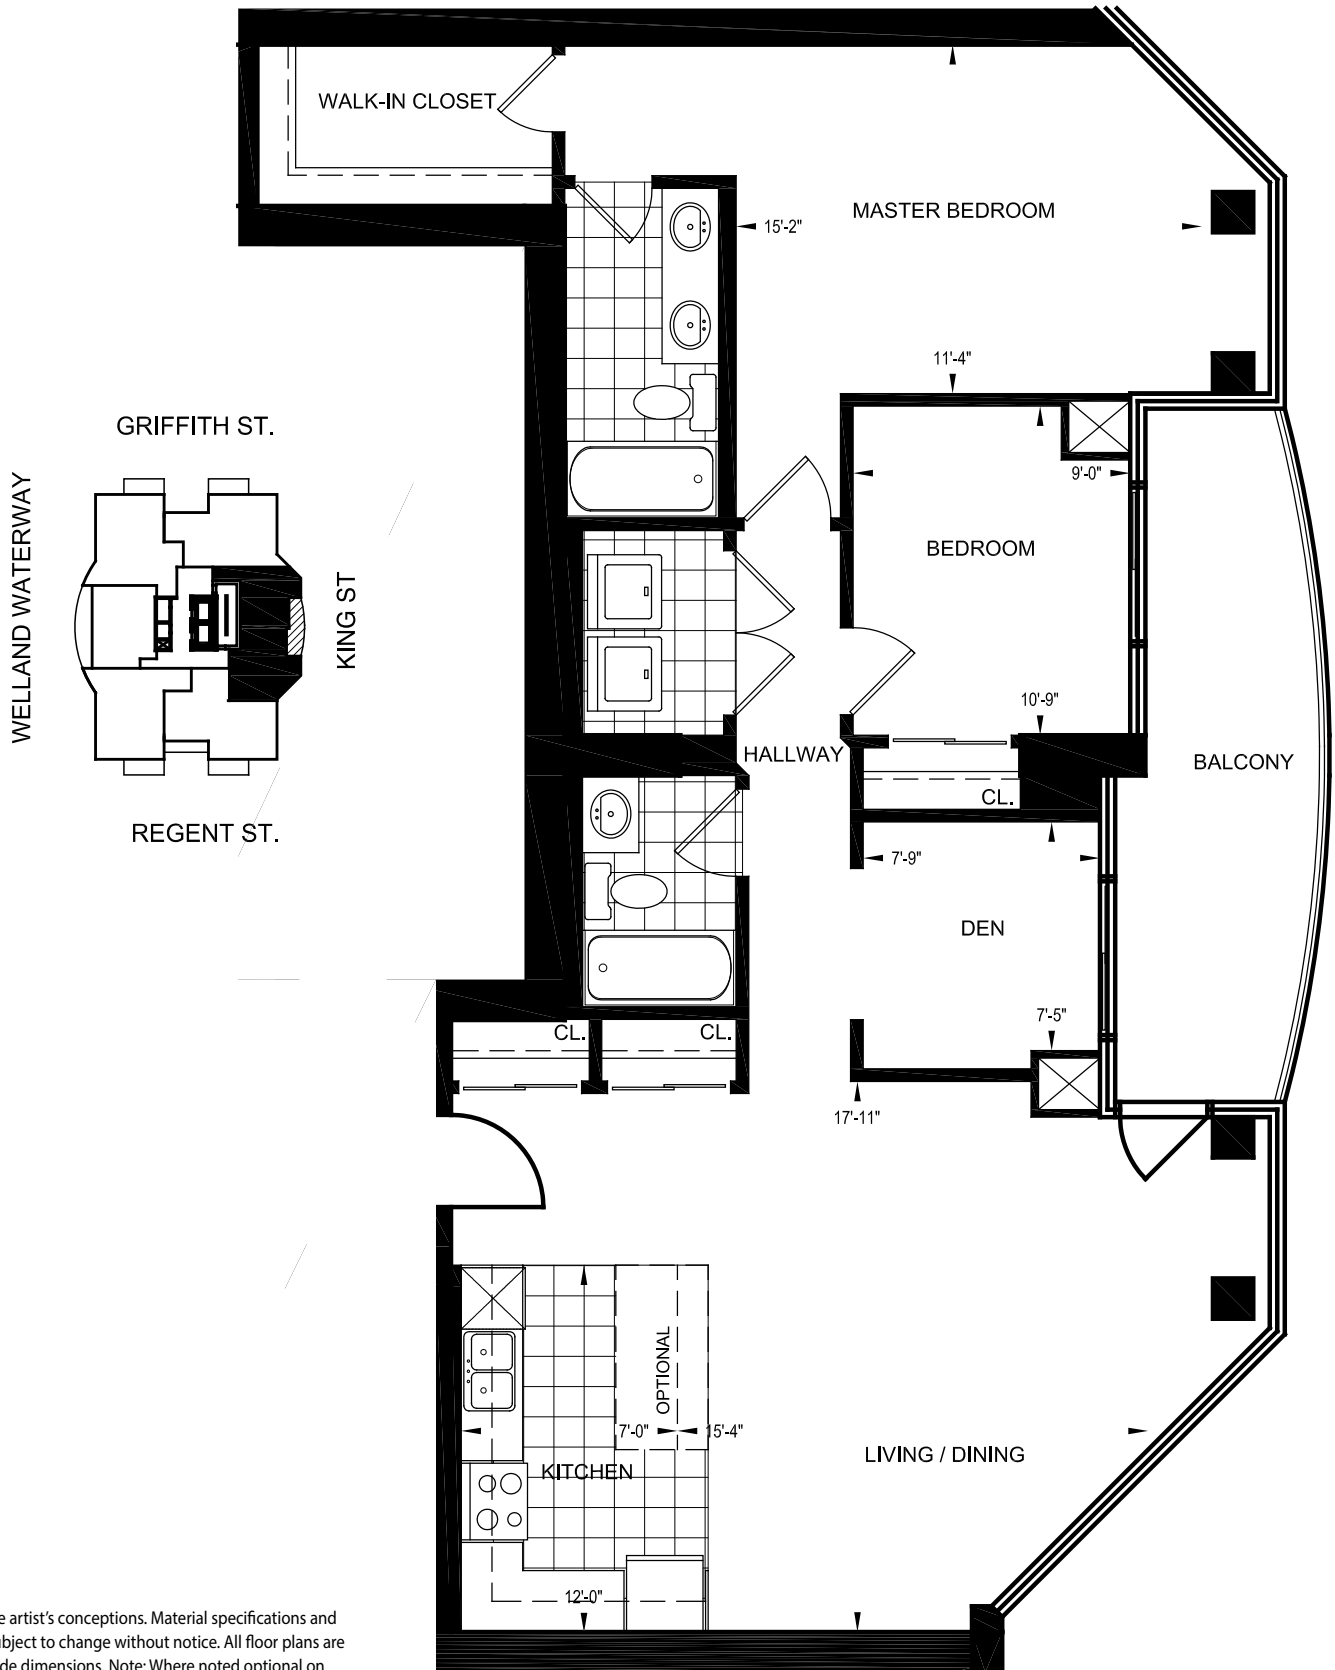

PENTHOUSE I (1) • 1,262 SQ.FT.

UNIT 1001 Two Bedroom + Den

10th FLOOR
PENTHOUSE
COLLECTION

All renderings are artist's conceptions. Material specifications and floor plans are subject to change without notice. All floor plans are approximate inside dimensions. Note: Where noted optional on floor plans, extra costs apply. Actual usable floor space may vary from the stated floor areas. E. & O. E.